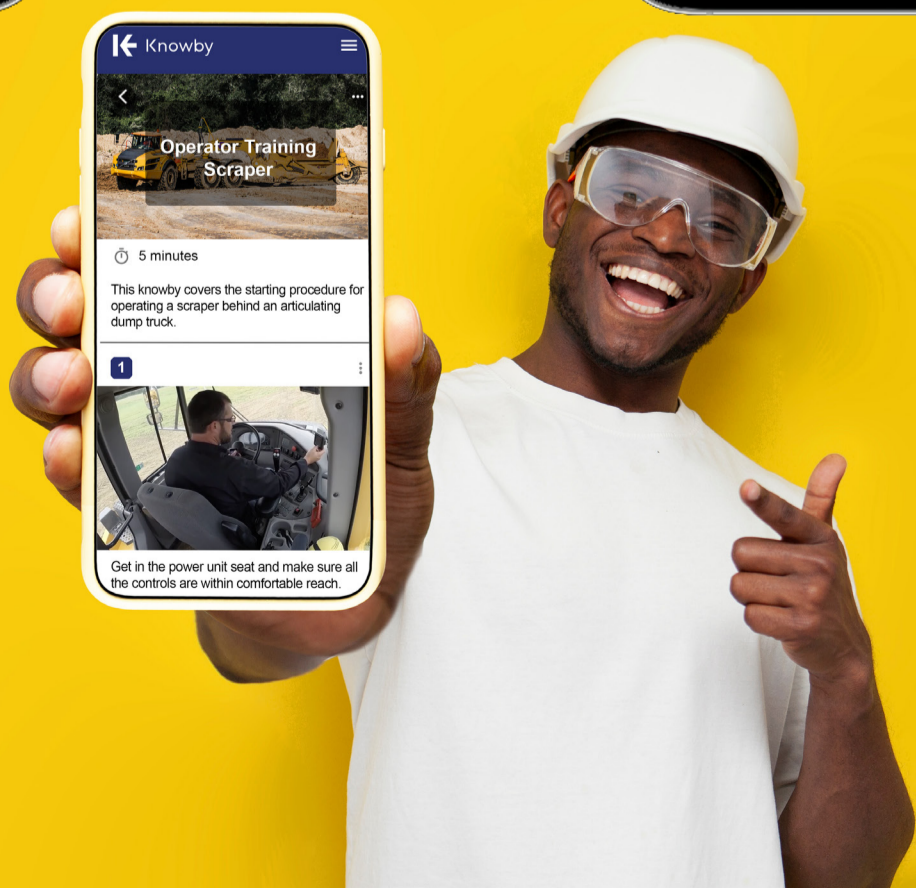

Create

Create a title

Add a description

Add a cover image

Add a short video

Add an instruction

Add another step

Share

Share a link

Share a QR Code

Solve

It's that easy!