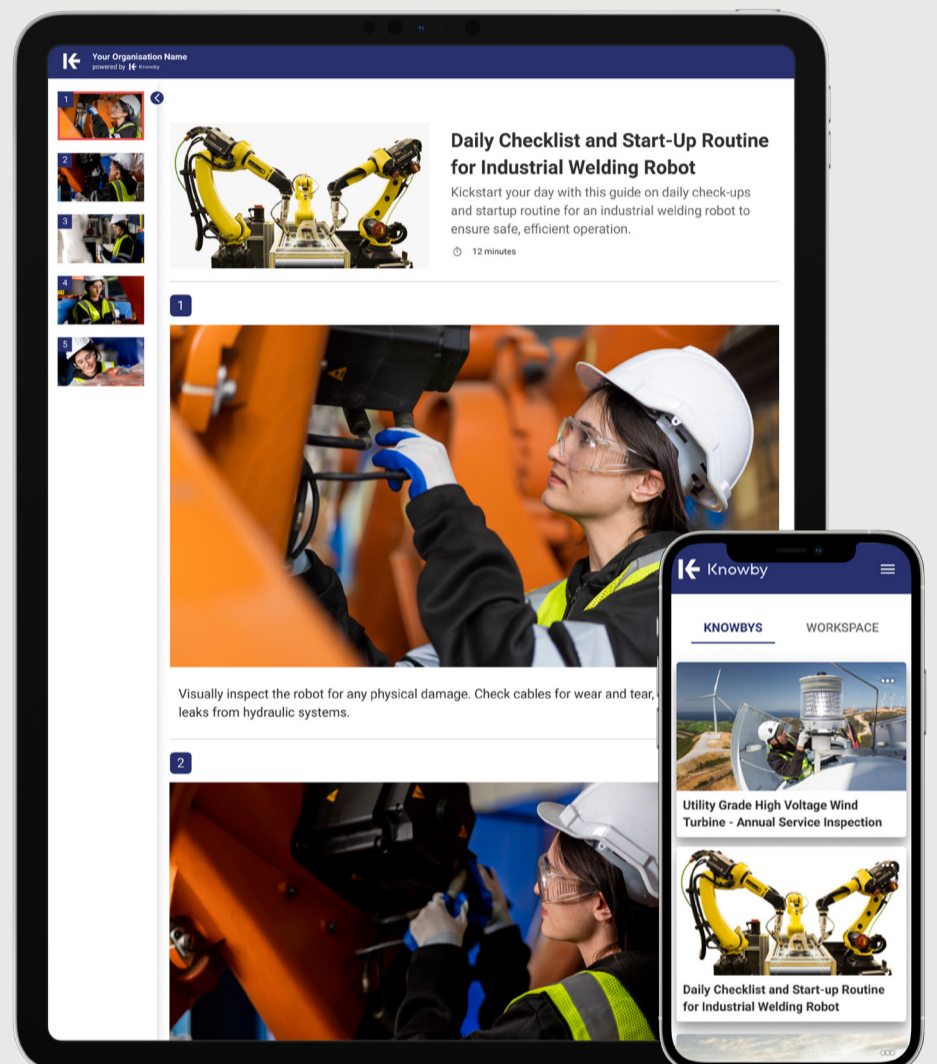

Knowby Pro is an innovative instructional platform that marries the brevity of short-form video content with the clarity of concise textual descriptions. It steps beyond the rigidity of Standard Operating Procedures and the tedium of traditional Learning Management Systems.

Guided by the principles of Cognitive Load Theory, Knowby Pro refines learning. It minimises extraneous cognitive load, breaking down complex tasks into manageable parts, a clear upgrade over older methodologies that often overwhelm with information.

Accessible across smartphones, tablets, and web interfaces, Knowby Pro guarantees instruction delivery on any device, setting it apart from other mediums dependent on specific platforms or constant network

coverage. Its offline caching feature ensures seamless accessibility, even in areas with limited network, a hurdle often stumbled upon with traditional mediums.

Embodying user-friendliness, Knowby Pro's intuitive interface facilitates smooth navigation, standing as an upgrade over systems with steep learning curves. It invites all users, regardless of tech proficiency, to interact seamlessly, enhancing the overall user experience.